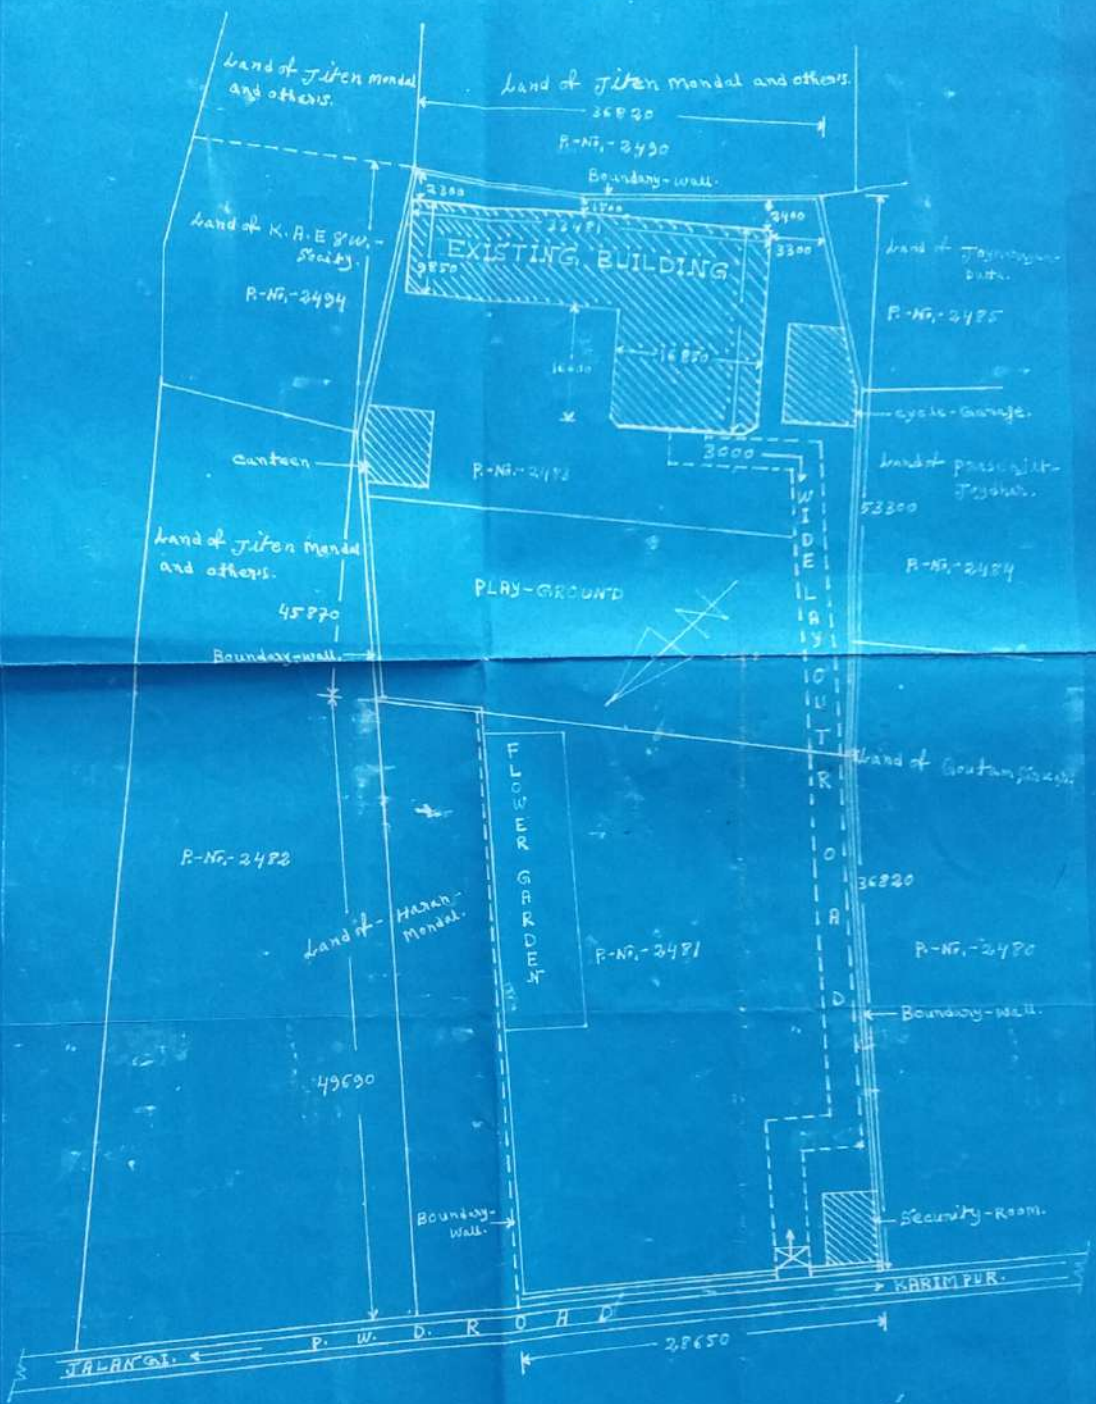

SITE PLAN OF KUMRI VIVEKANANDA PRIMARY TEACHERS TRAINING-
INSTITUTE. (DIPLOMA IN EDUCATION) D.ED. VILL-KUMRI. (MATH PARA)
PO- GOPAL PUR GHAT. P.S.-HOGOL BARIA, DIST- NADIA. ON PLAT-NR-
R.S. + L.R.- 2481, 2483. KH.- 251, 199, 373. (1351) OF MOZA:- HARE-
KRISHNA PUR. J.L. NR- 24. P.S.- HOGOL BARIA. DIST- NADIA

SITE-PLAN
(NOT TO SCALE)

Prepared by
R. Meher
Pradhan
Kumri Gram Panchayat
P.O. Kumri, Nadia

DRAWN BY:
[Signature]
22-10-10
Kalyan Choudhury
Senior Surveyor I.D.M. Coll. Engineer
Jalangi, Murshidabad